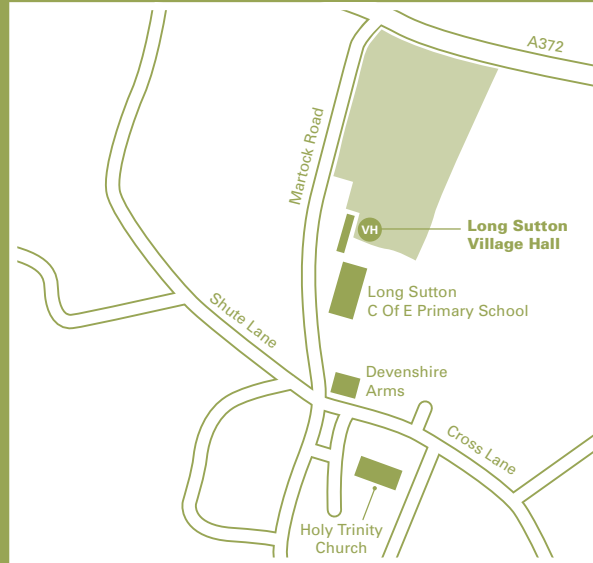

## How to find us

We are conveniently situated just off the A372, with excellent access to the A303 to the east and the M5 to the west

## Long Sutton Village Hall

Martock Road, Long Sutton,  
Somerset TA10 9NT

Design by Jolly Good Show  
[www.jollygoodshow.org](http://www.jollygoodshow.org)

**LONG SUTTON**  
Village Hall